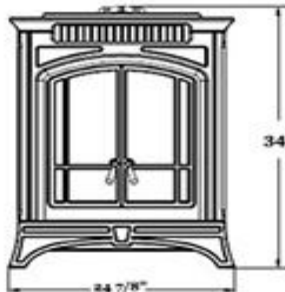

Left Side View

Top View

Back View

Front View

Right Side View

# Bella™ Wire Diagram

- ⊘ = FEMALE DISCONNECT
- ⊙ = MALE DISCONNECT
- ⊕ = STUD CONNECTION
- ⊖ = NORMALLY CLOSED
- ⊘ = NORMALLY OPEN