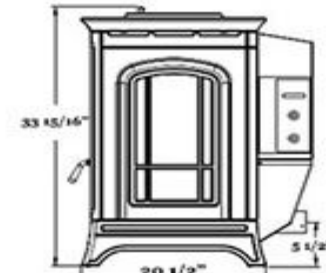

Left Side View

Top View

Back View

Front View

Right Side View

# Bella™ Wire Diagram

- ⊘ = FEMALE DISCONNECT
- ⊙ = MALE DISCONNECT
- ⊕ = STUD CONNECTION
- ⊖ = NORMALLY CLOSED
- ⊘ = NORMALLY OPEN