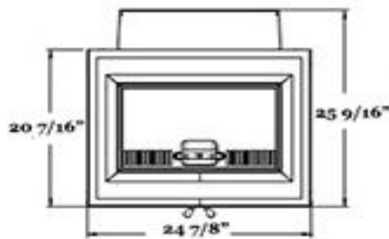

Left Side View

Top View

Back View

Front View

Right Side View

# Bella™ Wire Diagram

- ⊘ = FEMALE DISCONNECT
- ⊙ = MALE DISCONNECT
- ⊕ = STUD CONNECTION
- ⊖ = NORMALLY CLOSED
- ⊘ = NORMALLY OPEN