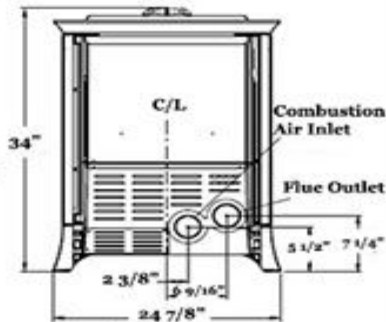

Left Side View

Top View

Back View

Front View

Right Side View

# Bella™ Wire Diagram

- ⊘ = FEMALE DISCONNECT
- ⊙ = MALE DISCONNECT
- ⊕ = STUD CONNECTION
- ⊖ = NORMALLY CLOSED
- ⊘ = NORMALLY OPEN