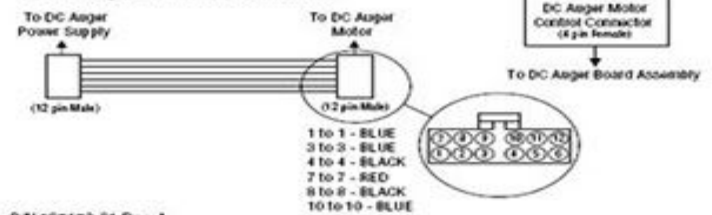

DC Auger Power Source

P/N 537176-01 Rev. A

WIRING DIAGRAM 120 V AC