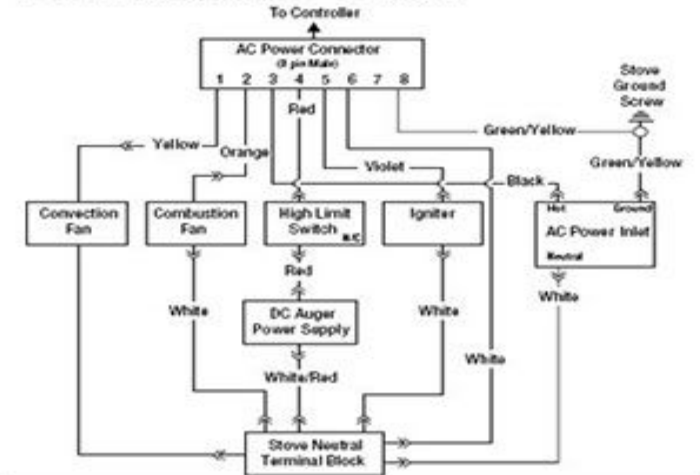

Power Wiring Harness - DC Auger