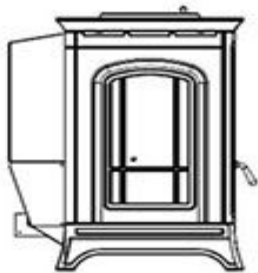

Left Side View

Top View

Back View

Front View

Right Side View

# Bella™ Wire Diagram

- ⊘ = FEMALE DISCONNECT
- ⊙ = MALE DISCONNECT
- ⊕ = STUD CONNECTION
- ⊖ = NORMALLY CLOSED
- ⊘ = NORMALLY OPEN