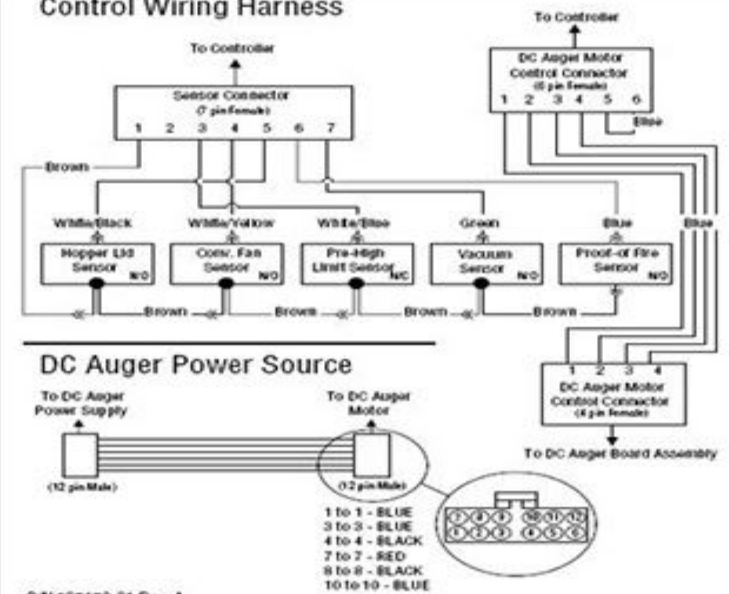

Left Side View

Top View

Back View

Front View

Right Side View

# Bella™ Wire Diagram

- ⊘ = FEMALE DISCONNECT
- ⊙ = MALE DISCONNECT
- ⊕ = STUD CONNECTION
- ⊖ = NORMALLY CLOSED
- ⊘ = NORMALLY OPEN

## Power Wiring Harness - DC Auger

## DC Auger Power Source

P/N 537176-01 Rev. A

WIRING DIAGRAM 120 V AC